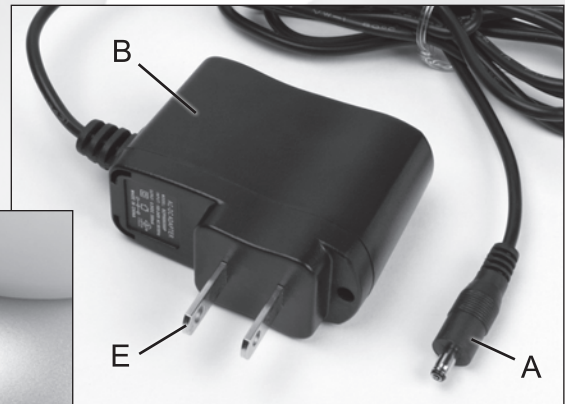

TykeLight® RoomMate™ Multi-Color Night Lamp

Operating Instructions

Set-up

Insert **Pin Plug (A)** of **AC Adapter (B)** into **Connection Port (C)** on back side of the lamp **Base (D)** and then insert **Adapter Plug (E)** into a regular household power outlet.

Place the RoomMate™ **Lamp (F)** onto a clean, dry, level surface such as the top of a desk, table, nightstand, shelf, or dresser.

DO NOT PLACE THE LAMP OR THE AC ADAPTER CORD ONTO ANY BEDDING, PILLOWS, OR CHAIRS; IT IS **NOT A TOY**.

AS WITH ALL ELECTRICAL PRODUCTS USE OF THE ROOMMATE™ REQUIRES ADULT SUPERVISION.

Switching Sequence

Turn it ON

Press and release the **On/Off Button (G)** on the lamp **Base (D)**. It will instantly illuminate, initially set to **GREEN**.

Change Colors

When the lamp is green, press the **Color Mode Button (H)** and it will change to **BLUE**.

Press the **Color Mode (H)** again and it will change to **RED**.

Press the **Color Mode (H)** once more and the illumination will change to rainbow cycling **MULTI-COLOR**.

Continuing to press and release the **Color Mode (H)** will sequence through the single and rainbow color modes in the same order as described above.

Turn it OFF

When the RoomMate™ is on, in any color mode, you may press and release the **On/Off Button (G)** again and it will instantly switch to **OFF**.

Fade to OFF with 15-minute timer

The RoomMate™ can be set to automatically dim to OFF after 15 minutes, which can help children fall asleep or be used to time reading or other bedtime activities. When the lamp is on, and in any color mode, simply **press** and **hold down** the **On/Off Button (G)** until the **Timer-On Indicator (I)** lights up red. This way, instead of turning the lamp off at that moment, you will know in 15 minutes the RoomMate™ will gently fade to **OFF**.